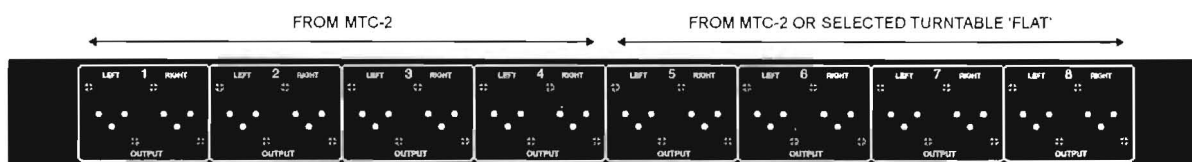

MASELEC MDA-1

output distribution amplifier

Mases Electronics Ltd.
Bishopswood, Cannon Hill Close, Bray, Berks SL6 2DH, England.
Tel/Fax: +44 (0) 1628-770 104. E-mail: leif@maselec.com

MDA-1