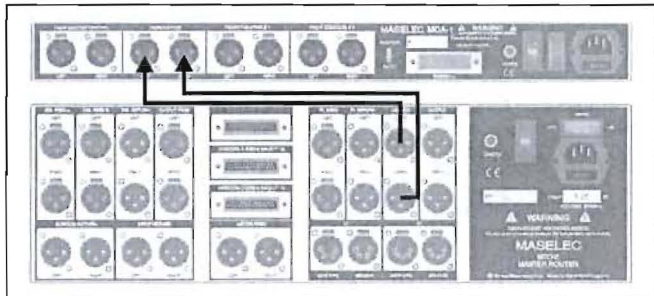

MDA-1

From Master Control direct output:

From Router (back panel) output:

From Turntables:

D-Sub Control cable from Master Control: