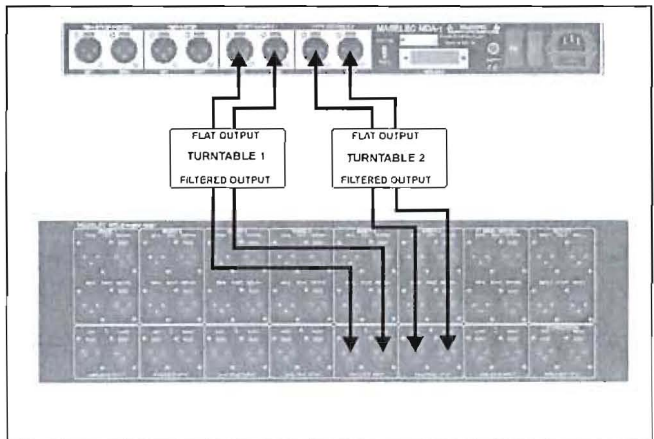

MDA-1

From Master Control direct output:

From Router (back panel) output:

From Turntables:

D-Sub Control cable from Master Control: