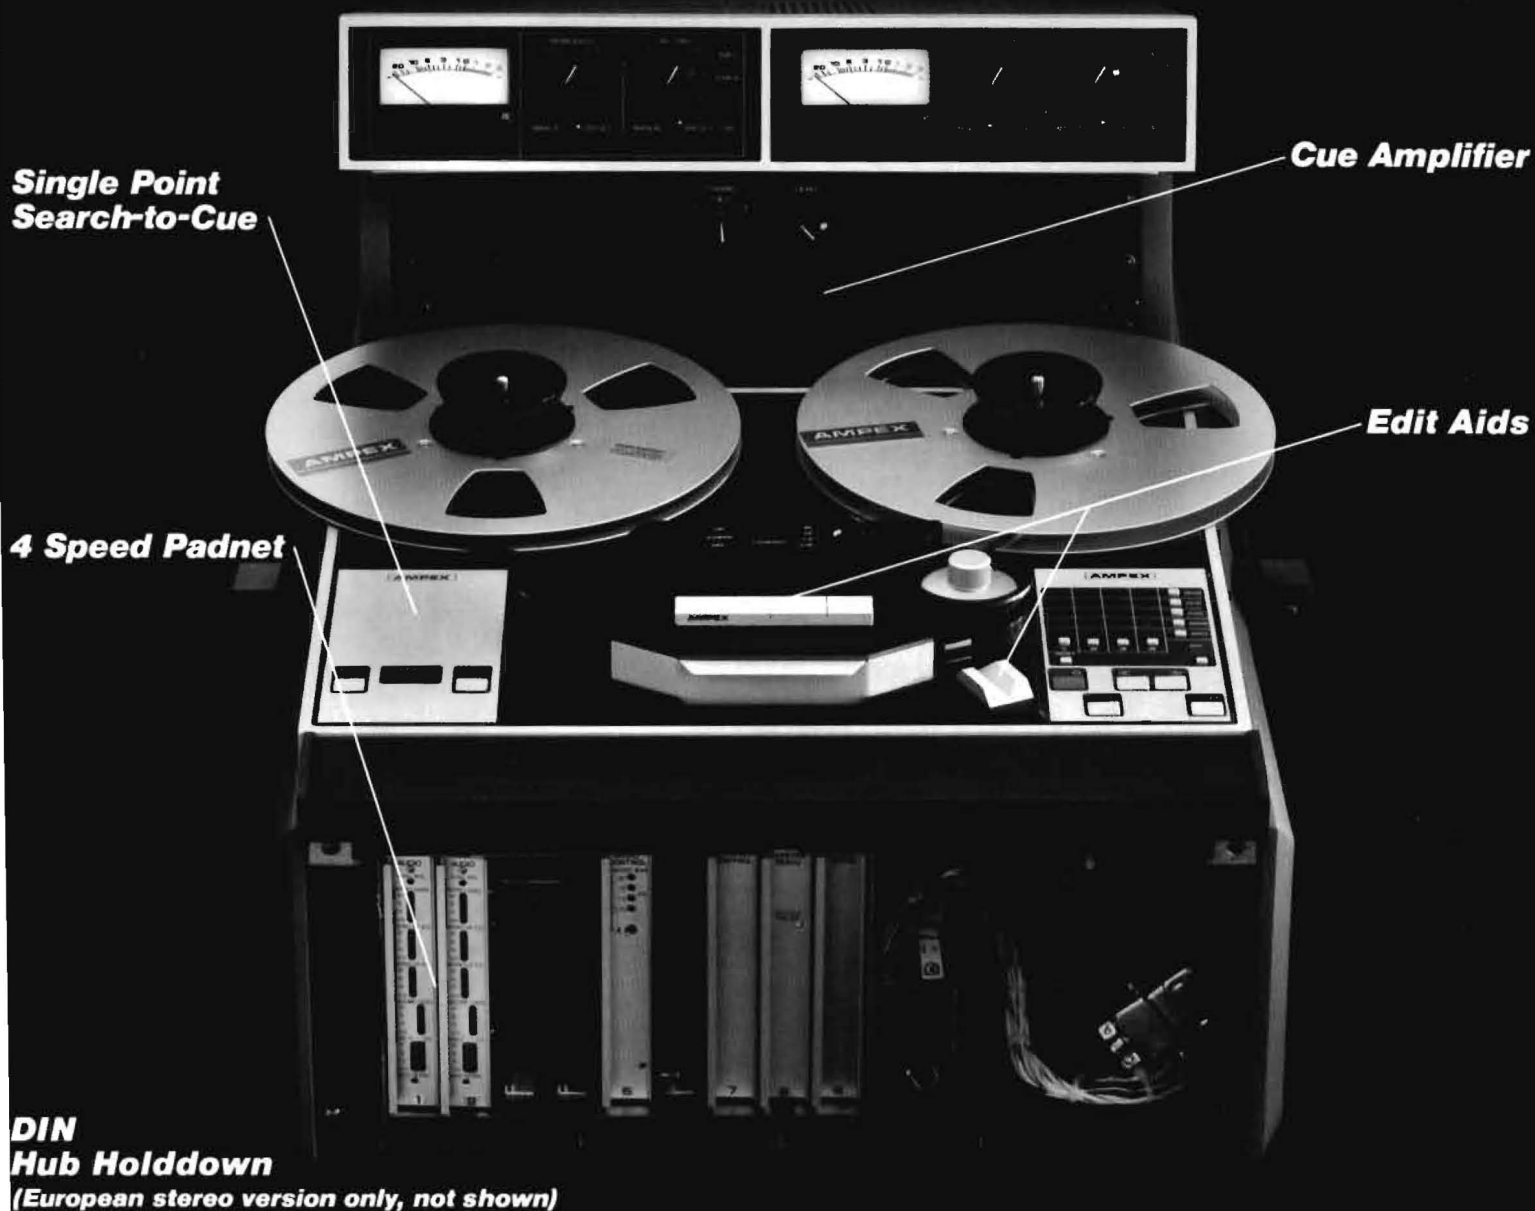

# **WE JUST MADE A GREAT MACHINE GREATER**

*5 options are now standard on the ATR-100.*

**AMPEX**

# If you already own an ATR-100, add these standard features to fully equip your machine.

**A**

**B**

**C**

**D**

**A. Cue amplifier, P/N 4010319** Provides fully self-contained audio monitoring capability and greater editing control. Available in I/O bridge or rack mount.

**B. Single point search-to-cue, P/N 4010282** Allows operator to return to any single stored cue point to a stop mode or directly into play.

**C. Editing aids, P/N 4010290** Simplifies and speeds editing ease. Includes splicing, marking and support blocks for 1/4 or 1/2 inch operation.

**D. Four speed/dual EQ padnet, P/N 4050901** Provides four speeds, individually biased, level controlled and equalized. Any standard (NAB or IEC), set it and it's ready to go. Dual EQ utilizes any two speeds with separate EQ and level controls, or align for two types of tape at each speed.