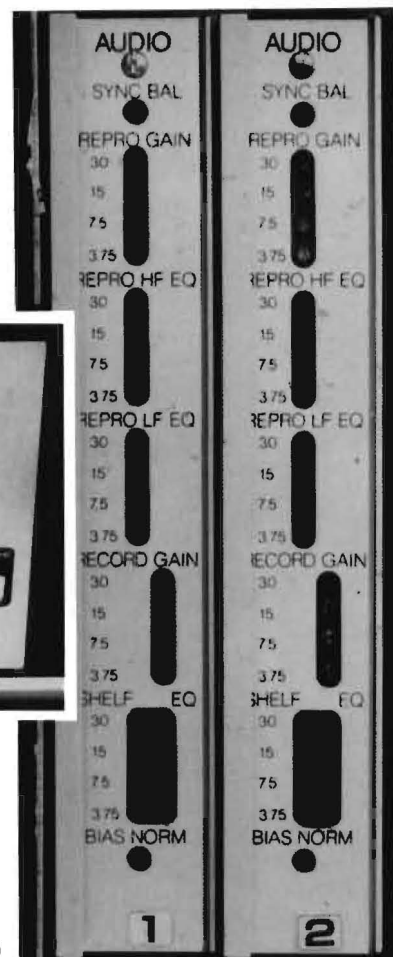

# If you already own an ATR-100, add these standard features to fully equip your machine.

**A**

**B**

**C**

**D**

**A. Cue amplifier, P/N 4010319** Provides fully self-contained audio monitoring capability and greater editing control. Available in I/O bridge or rack mount.

**B. Single point search-to-cue, P/N 4010282** Allows operator to return to any single stored cue point to a stop mode or directly into play.

**C. Editing aids, P/N 4010290** Simplifies and speeds editing ease. Includes splicing, marking and support blocks for 1/4 or 1/2 inch operation.

**D. Four speed/dual EQ padnet, P/N 4050901** Provides four speeds, individually biased, level controlled and equalized. Any standard (NAB or IEC), set it and it's ready to go. Dual EQ utilizes any two speeds with separate EQ and level controls, or align for two types of tape at each speed.