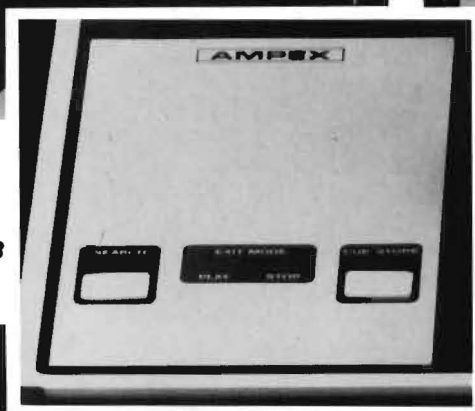

# **WE JUST MADE A GREAT MACHINE GREATER**

*5 options are now standard on the ATR-100.*

**AMPEX**

# If you already own an ATR-100, add these standard features to fully equip your machine.

**A**

**B**

**C**

**D**

**A. Cue amplifier, P/N 4010319** Provides fully self-contained audio monitoring capability and greater editing control. Available in I/O bridge or rack mount.

**B. Single point search-to-cue, P/N 4010282** Allows operator to return to any single stored cue point to a stop mode or directly into play.

**C. Editing aids, P/N 4010290** Simplifies and speeds editing ease. Includes splicing, marking and support blocks for 1/4 or 1/2 inch operation.